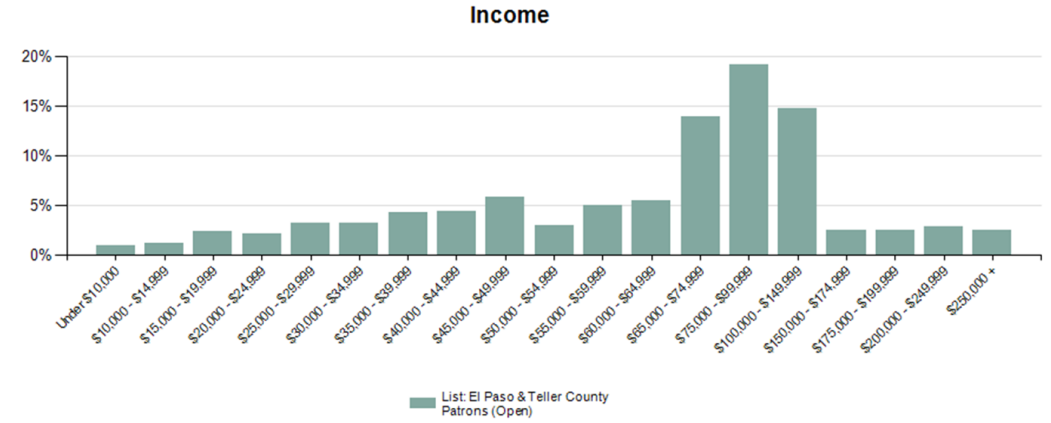

El Paso & Teller County Patrons