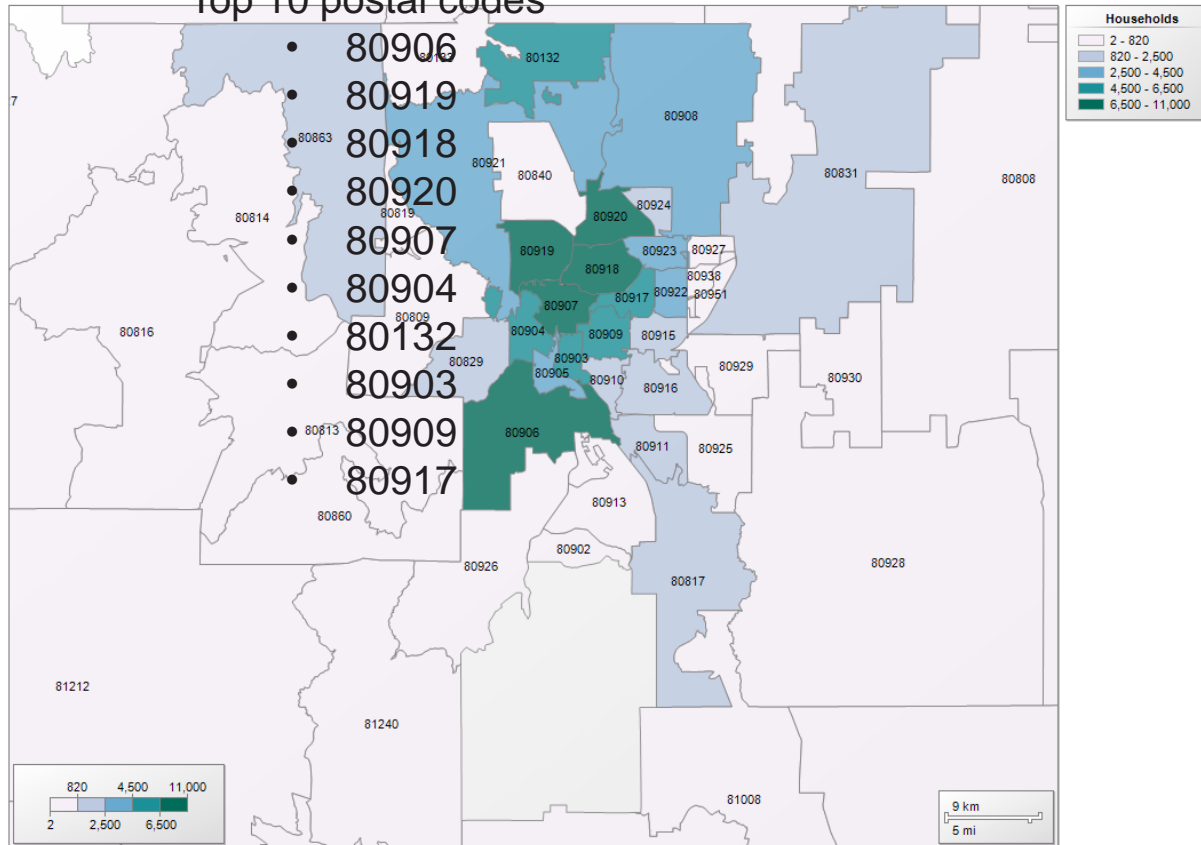

Geographic Distribution

Distribution Maps

Colorado Springs Organizations

Organizations

Top 10 postal codes

Postal Code Households within 25 Miles of 80906