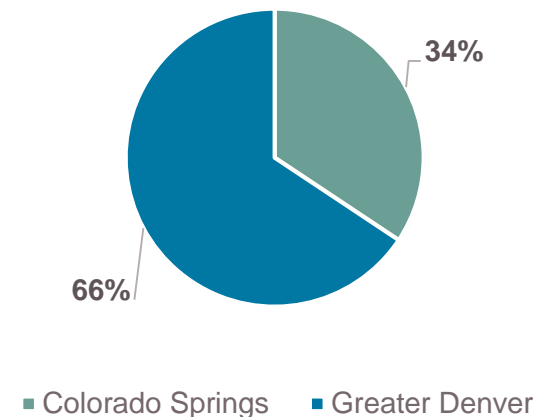

## Colorado Springs Organizations

- 69% patron overlap between organizations
- 21% of patrons have attended 2 Organizations

Colorado Springs Organizations Patrons

## El Paso & Teller County Patrons

- 58% patron overlap between organizations
- 25% of patrons have attended 2 Organizations

El Paso & Teller County Patrons Organizations visited