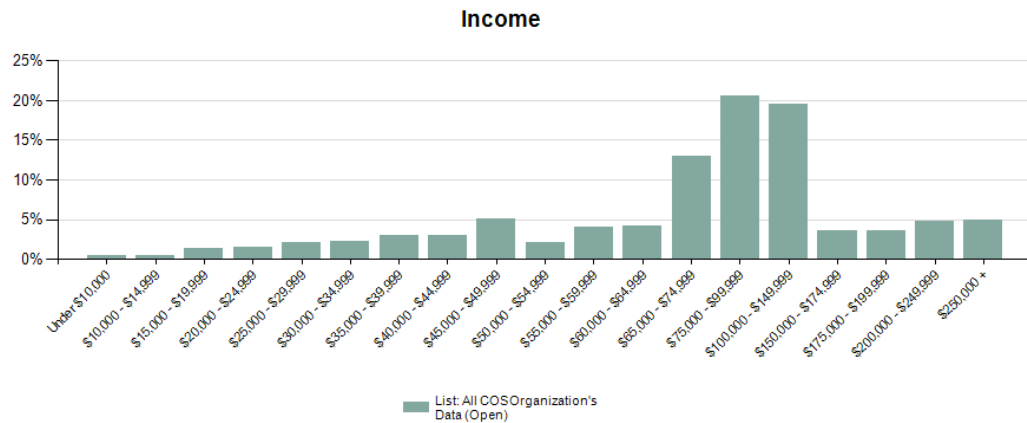

Demographic Profile

Income Distribution

Colorado Springs Organizations Patrons