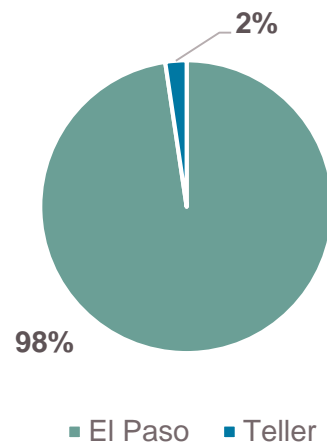

Overview of the datasets

Colorado Springs Organizations

- 69% patron overlap between organizations
- 21% of patrons have attended 2 Organizations

Colorado Springs Organizations Patrons