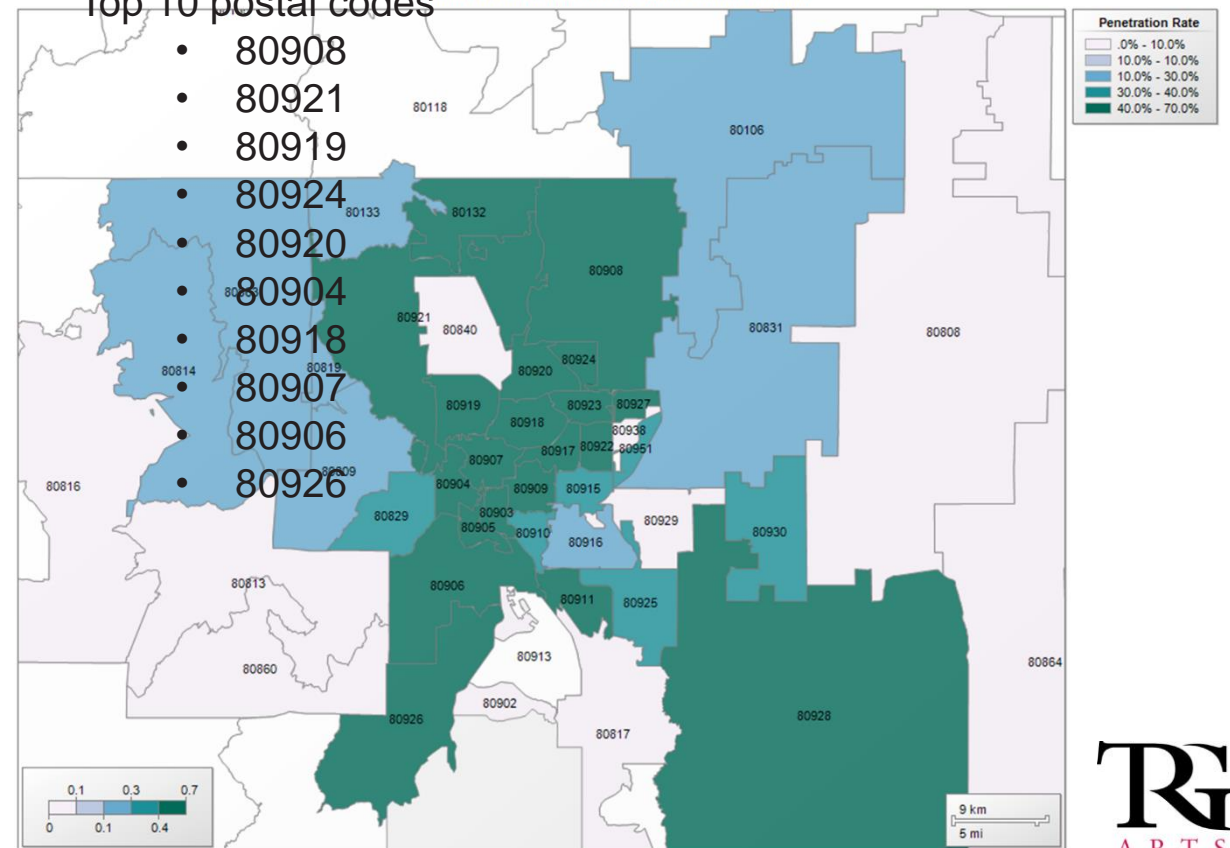

El Paso & Teller County Patrons

Counties

Top 10 postal codes

Postal Code Penetration Rate within 25 Miles of 80918