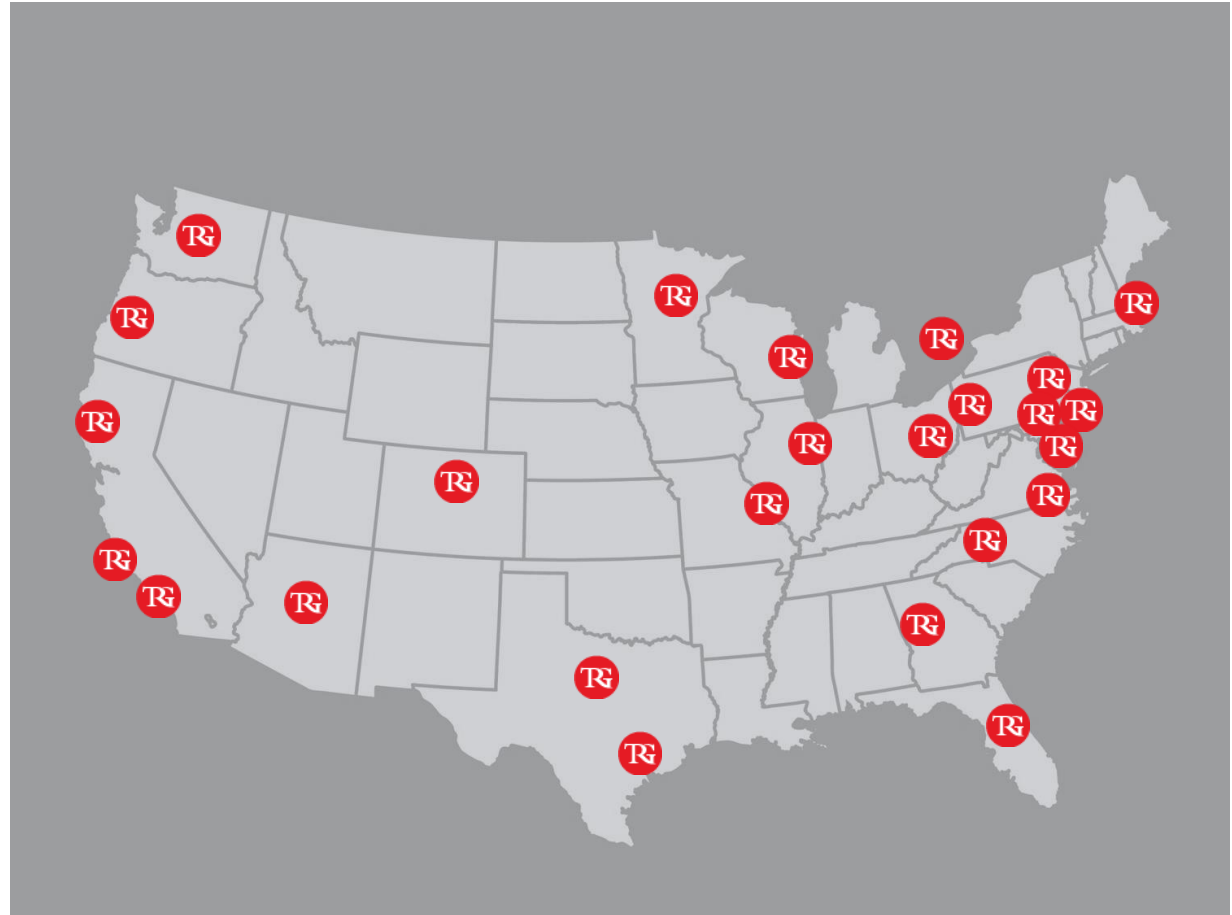

## 25 Community Networks

560+ organizations  
33 million arts households

New York = 5M  
Los Angeles = 4.2M  
Philadelphia = 2.9M  
San Francisco = 2.4M  
Denver = 1.8M

- Quarterly NCOA hygiene
- Standardized data with segmentation
  - Anonymized cookies for digital
  - Weekly demographic appends
- Community dataset available for research